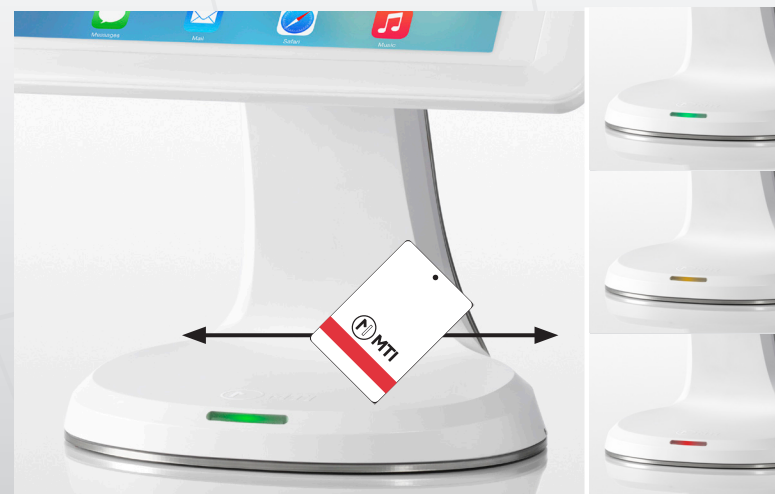

Complete Integration

- Proprietary connection feature both secures and powers the tablet, making it simple and easy to set up
- Enterprise Tablet Case™ keeps the tablet secure and protected while being fully integrated — no external wires for locking, docking and connectivity
 - Protects screen, buttons and connectors against drops, falls, and wear-and-tear from extensive use
- Optional accessory integration:
 - Card swipes, touch key pads
- Compatible with: **iOS**

Easy Release RFID Card Locking Technology

- Unlocks with one swipe of a card for single hand release
- Auto-locks when inserted into base, so tablet is always secure and charging
- Tablet Quick Release feature in event of a power outage means you're always in control of your technology
- Easy to read LED system:
 - Green = connected, secure and charging
 - Orange = RFID card has unlocked Tablet Pro Case™
 - Red = Tablet Pro Case™ is removed from universe docking port

Multiple tilt, pivot and swivel orientations.

Turns tablets into fully functional workstations.

RFID card swipe across base to release Enterprise Tablet Case™

ENTERPRISE TABLET LITE™

PRODUCT SPECIFICATIONS