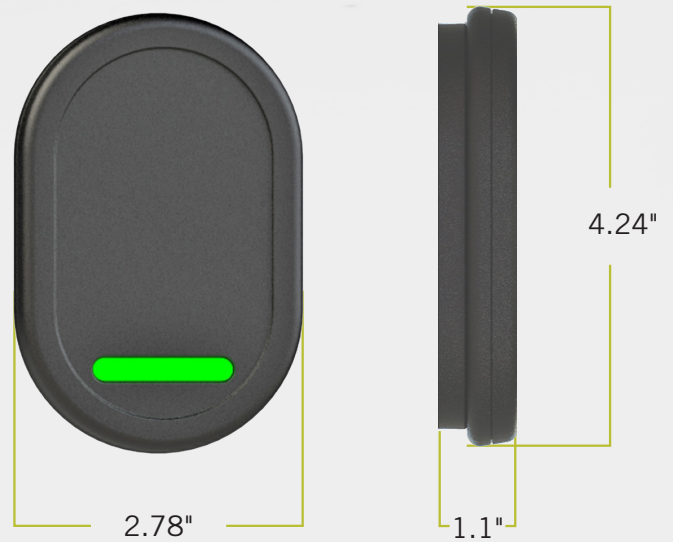

RFID Reader Dimensions: