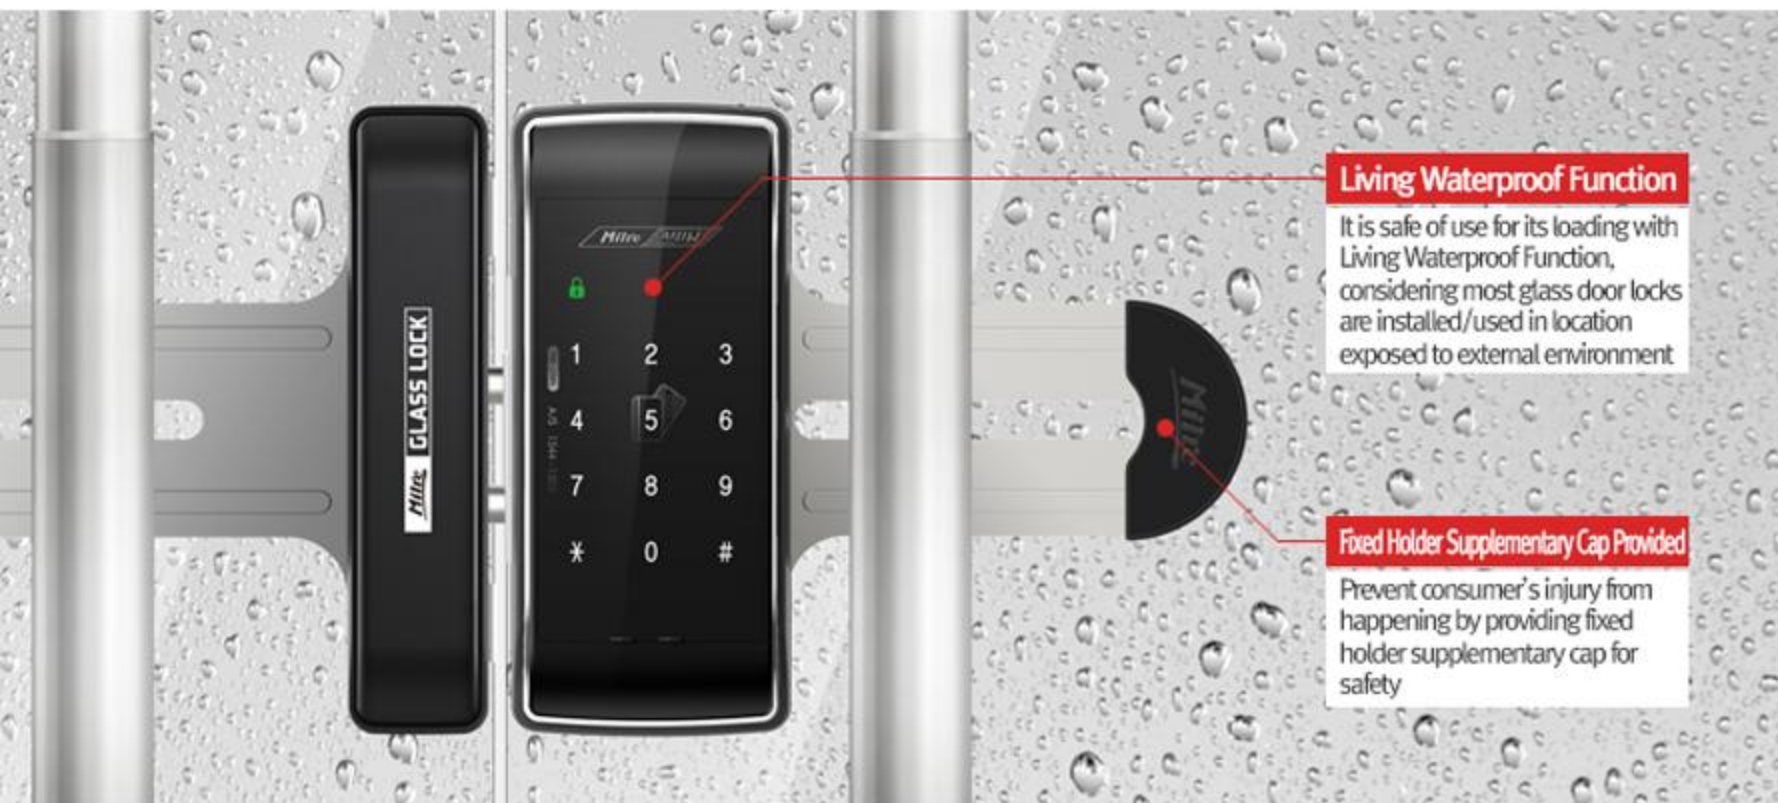

Autopolling function is applied which enables speedy opening through real time authorization of the smart card (tag-key)

A capacitive touch method of touch panel which is capable of prompt and accurate control with just slight finger touch on screen

※ Digital Key 2ea provided generally

Random Security Coding Function

Emergency Warning System

Living Waterproof Function & Fixed Holder Supplementary Cap Provision

Motion Sound Volume Control Function up to 8 Levels

Motion sound volume may be controlled from silence up to level 8 as preferred.

One-Touch Etiquette (Silent) Function

Door may be opened noiselessly without disturbing others by temporarily silencing the product motion sound.