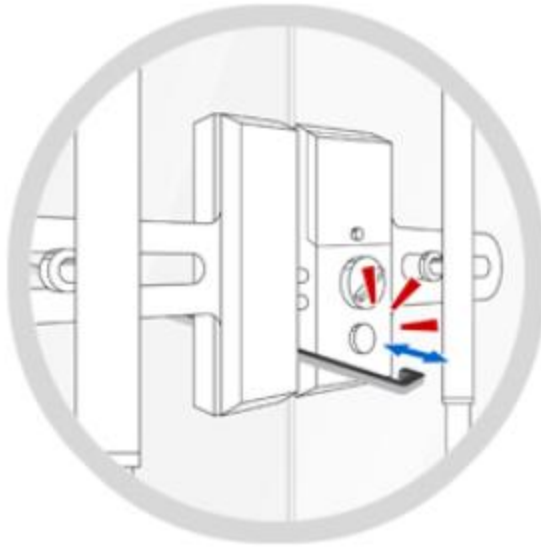

2WAY Method Glass Door Lock

MI-250S

Innovative Security and Installability
Completed with Milre's Advanced Technology

Standard of Glass Door Lock

MI-250S

ZWAY Secret Code & smart card(Tag-key)

※ The image is to aid in understanding and may differ from the actual, (2-door Striker: Separate Purchase)

Special Strength ① Illegal Trespassing Preventive System Function

Safety UP for Separable Safe Knob Structure!

Separable knob structure provides perfect security function when external trespassing occur using wire string.

Existing Product

structure easily able to open door by pressing internal button from outside through the glass door gap using wire or other tool

Patent Function

MI-250S

Block illegal opening through safety knob system application grafting idle security design with the separable safety knob structure

Special Strength ② Left/Right-handed Automatic Identification System Function

Installability UP through Left/Right-handed Automatic Identification System Function

With no separate disassembling work, both left and right-handed installment is convenient.