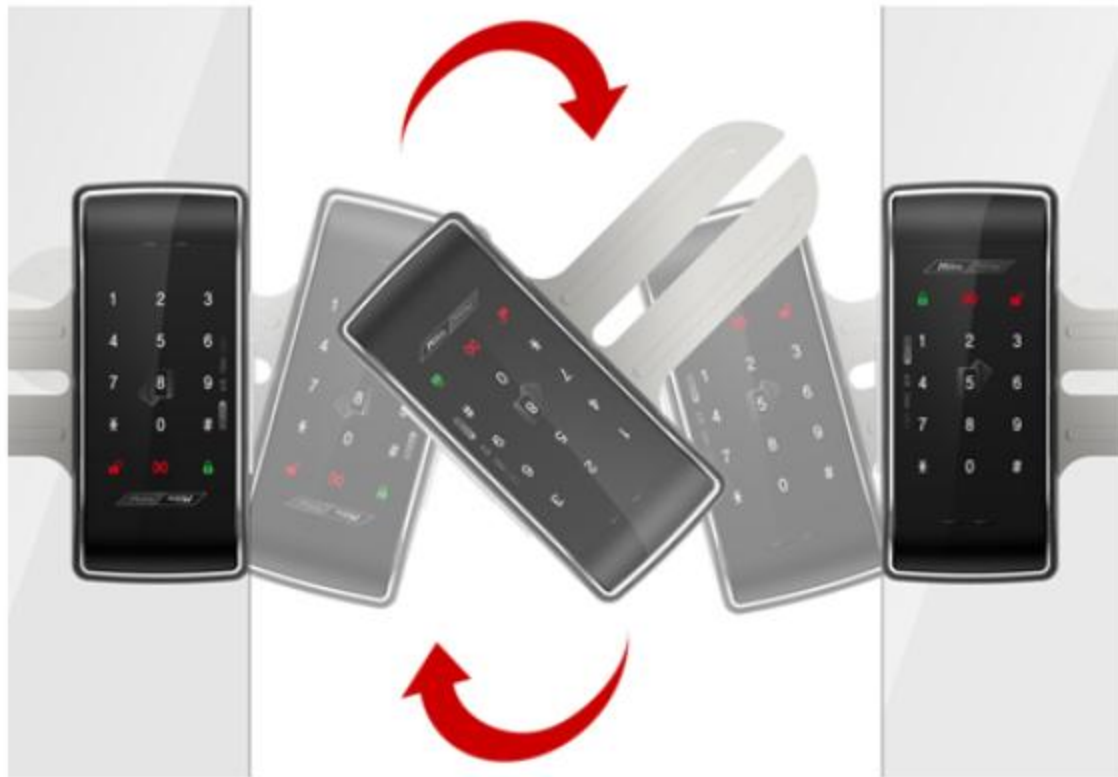

Special Strength ② Left/Right-handed Automatic Identification System Function

Installability UP through Left/Right-handed Automatic Identification System Function

With no separate disassembling work, both left and right-handed installment is convenient.

Patent Function